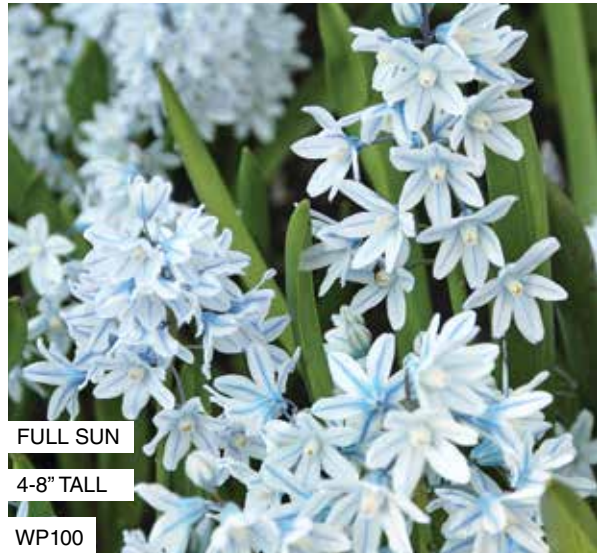

WP122 **\$17.00**

All Products are 100% Guaranteed

**Just
\$.74
per
bulb!**

PARTIAL SHADE
4-24" TALL
WP105

Cool Blue Collection - 46 bulbs
(Coleccion Azul - 46 bulbos)

Create an effective color accent in your spring garden with our Cool Blue Collection. We've put together 46-bulbs: Crocus, Grape Hyacinths, Dutch Iris, and Striped Squill, all with flowers in shades of blue.

WP105 \$34.00

FULL SUN
4-8" TALL
WP100

Striped Squill - 20 bulbs
(Rayes de Escila - 15 bulbos)

Among the first to bloom in the season. These flowers emit a delicate sweet fragrance and are perfect for mass planting and naturalizing.

WP100 \$9.50

FULL SUN
8-10" TALL
WP103

Anemone Mr. Fokker - 15 bulbs
(Anemone Azul - 15 bulbos)

Bright blue poppy-like blooms, Blue Anemone are some of the showiest flowers in the early summer garden.

WP103 \$17.00